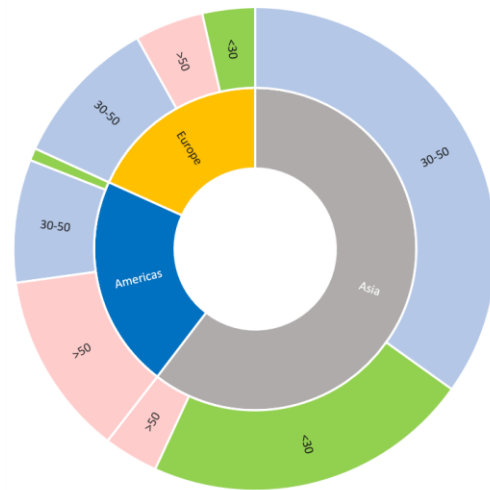

Cohu Workforce Statistics—2019

Employees by Function

Employee Gender by Region

Global Labor Relations

Employee Age by Region

GLOBAL DIVERSITY

Data as of Dec. 31, 2019