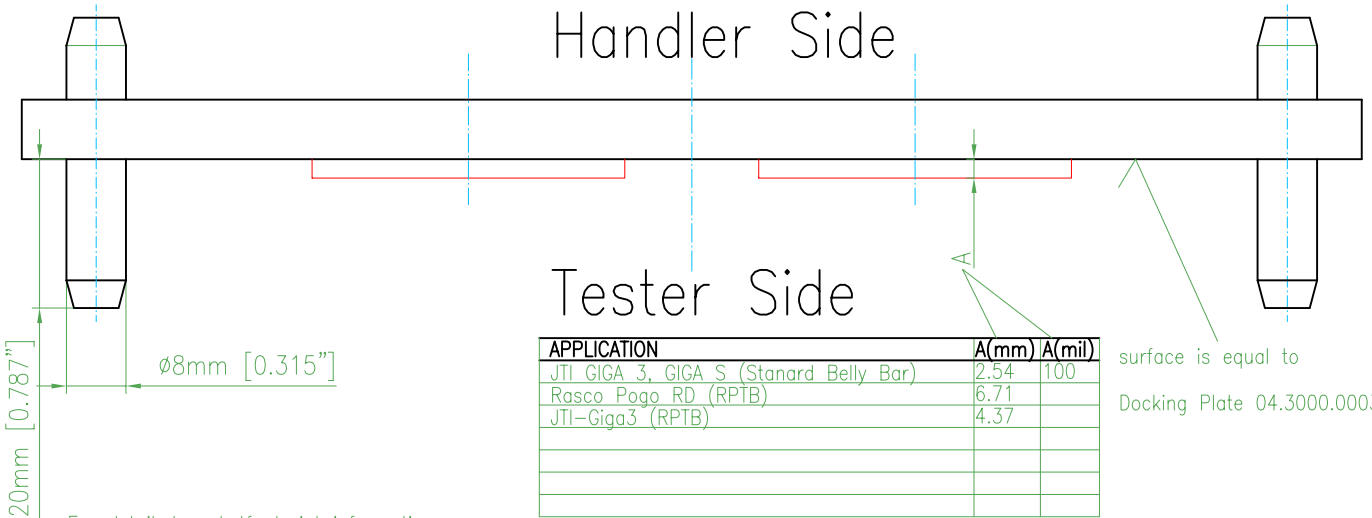

Contactor Back View

(View tester side to the Contactor!)

Handler Side

Tester Side

APPLICATION	A(mm)	A(mil)
JTI GIGA 3, GIGA S (Standard Belly Bar)	2.54	100
Rasco Pogo RD (RPTB)	6.71	
JTI-Giga3 (RPTB)	4.37	

surface is equal to
Docking Plate 04.3000.0003

Rasco

Machine
S02000

Title
Contactor Info
quad JTI / Pogo / etc.

Date
09.04.02

Name
ALF

Drawing no.

04.5900.0001