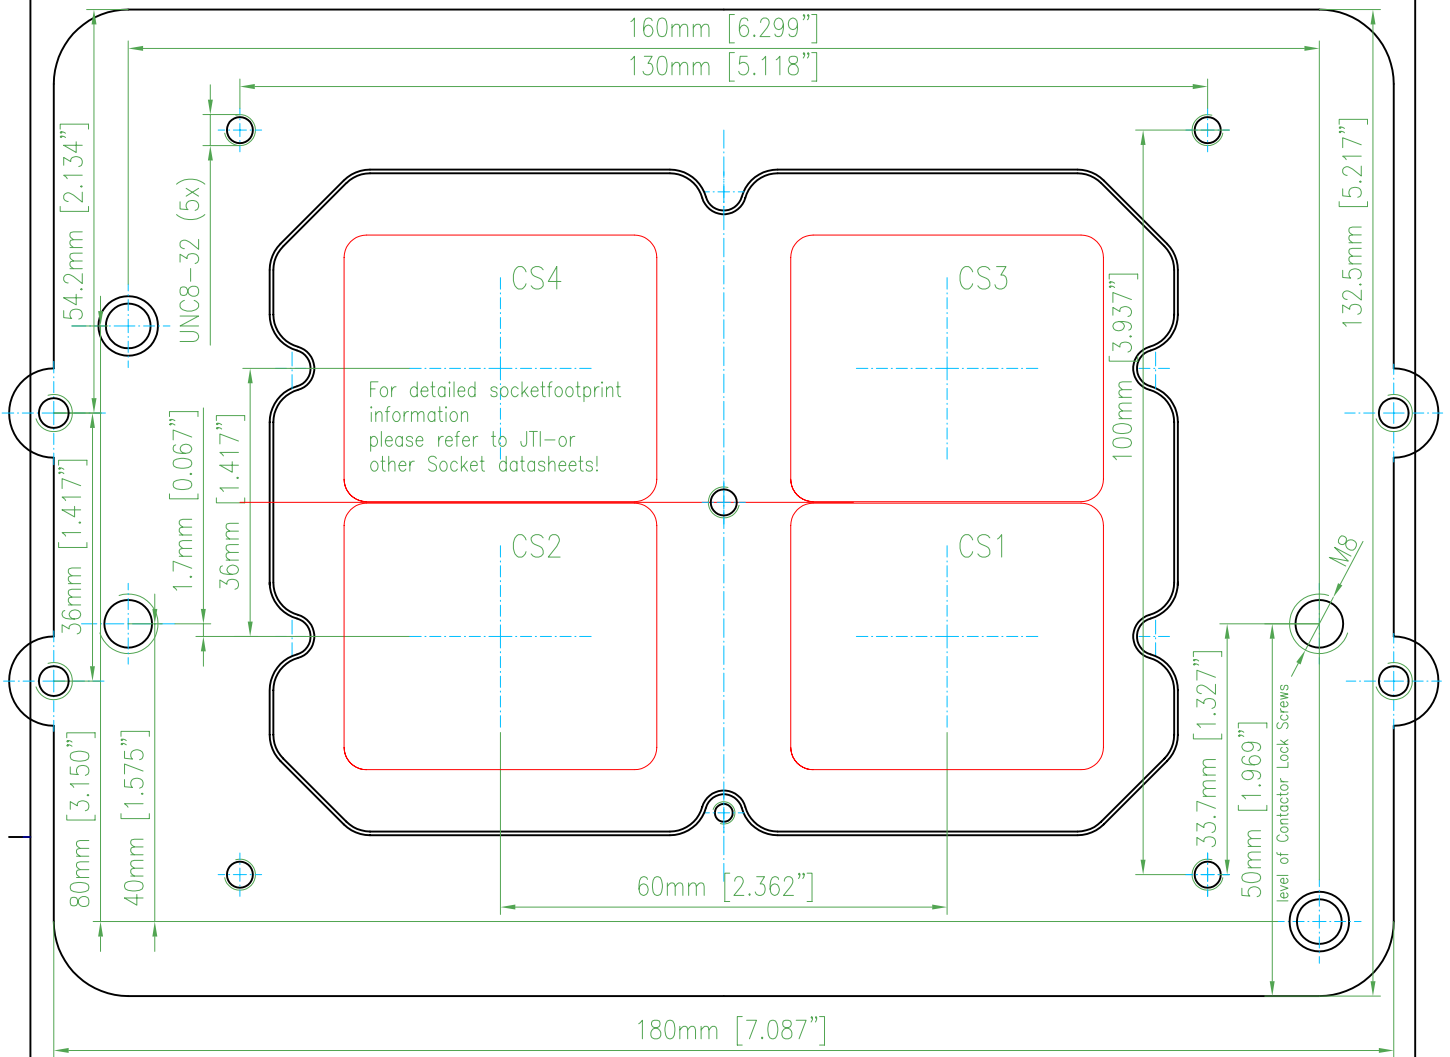

Contactor Back View

(View tester side to the Contactor!)

Handler Side

Tester Side

APPLICATION	A(mm)	A(mil)
JTI GIGA 3, GIGA S (Standard Belly Bar)	2.54	100
Rasco Pogo RD (RPTB)	6.71	
JTI-Giga3 (RPTB)	4.37	

surface is equal to
Docking Plate 04.3000.0003

Rasco

Machine
S02000

Title
Contactor Info
quad JTI / Pogo / etc.

Date
09.04.02

Name
ALF

Drawing no.

04.5900.0001