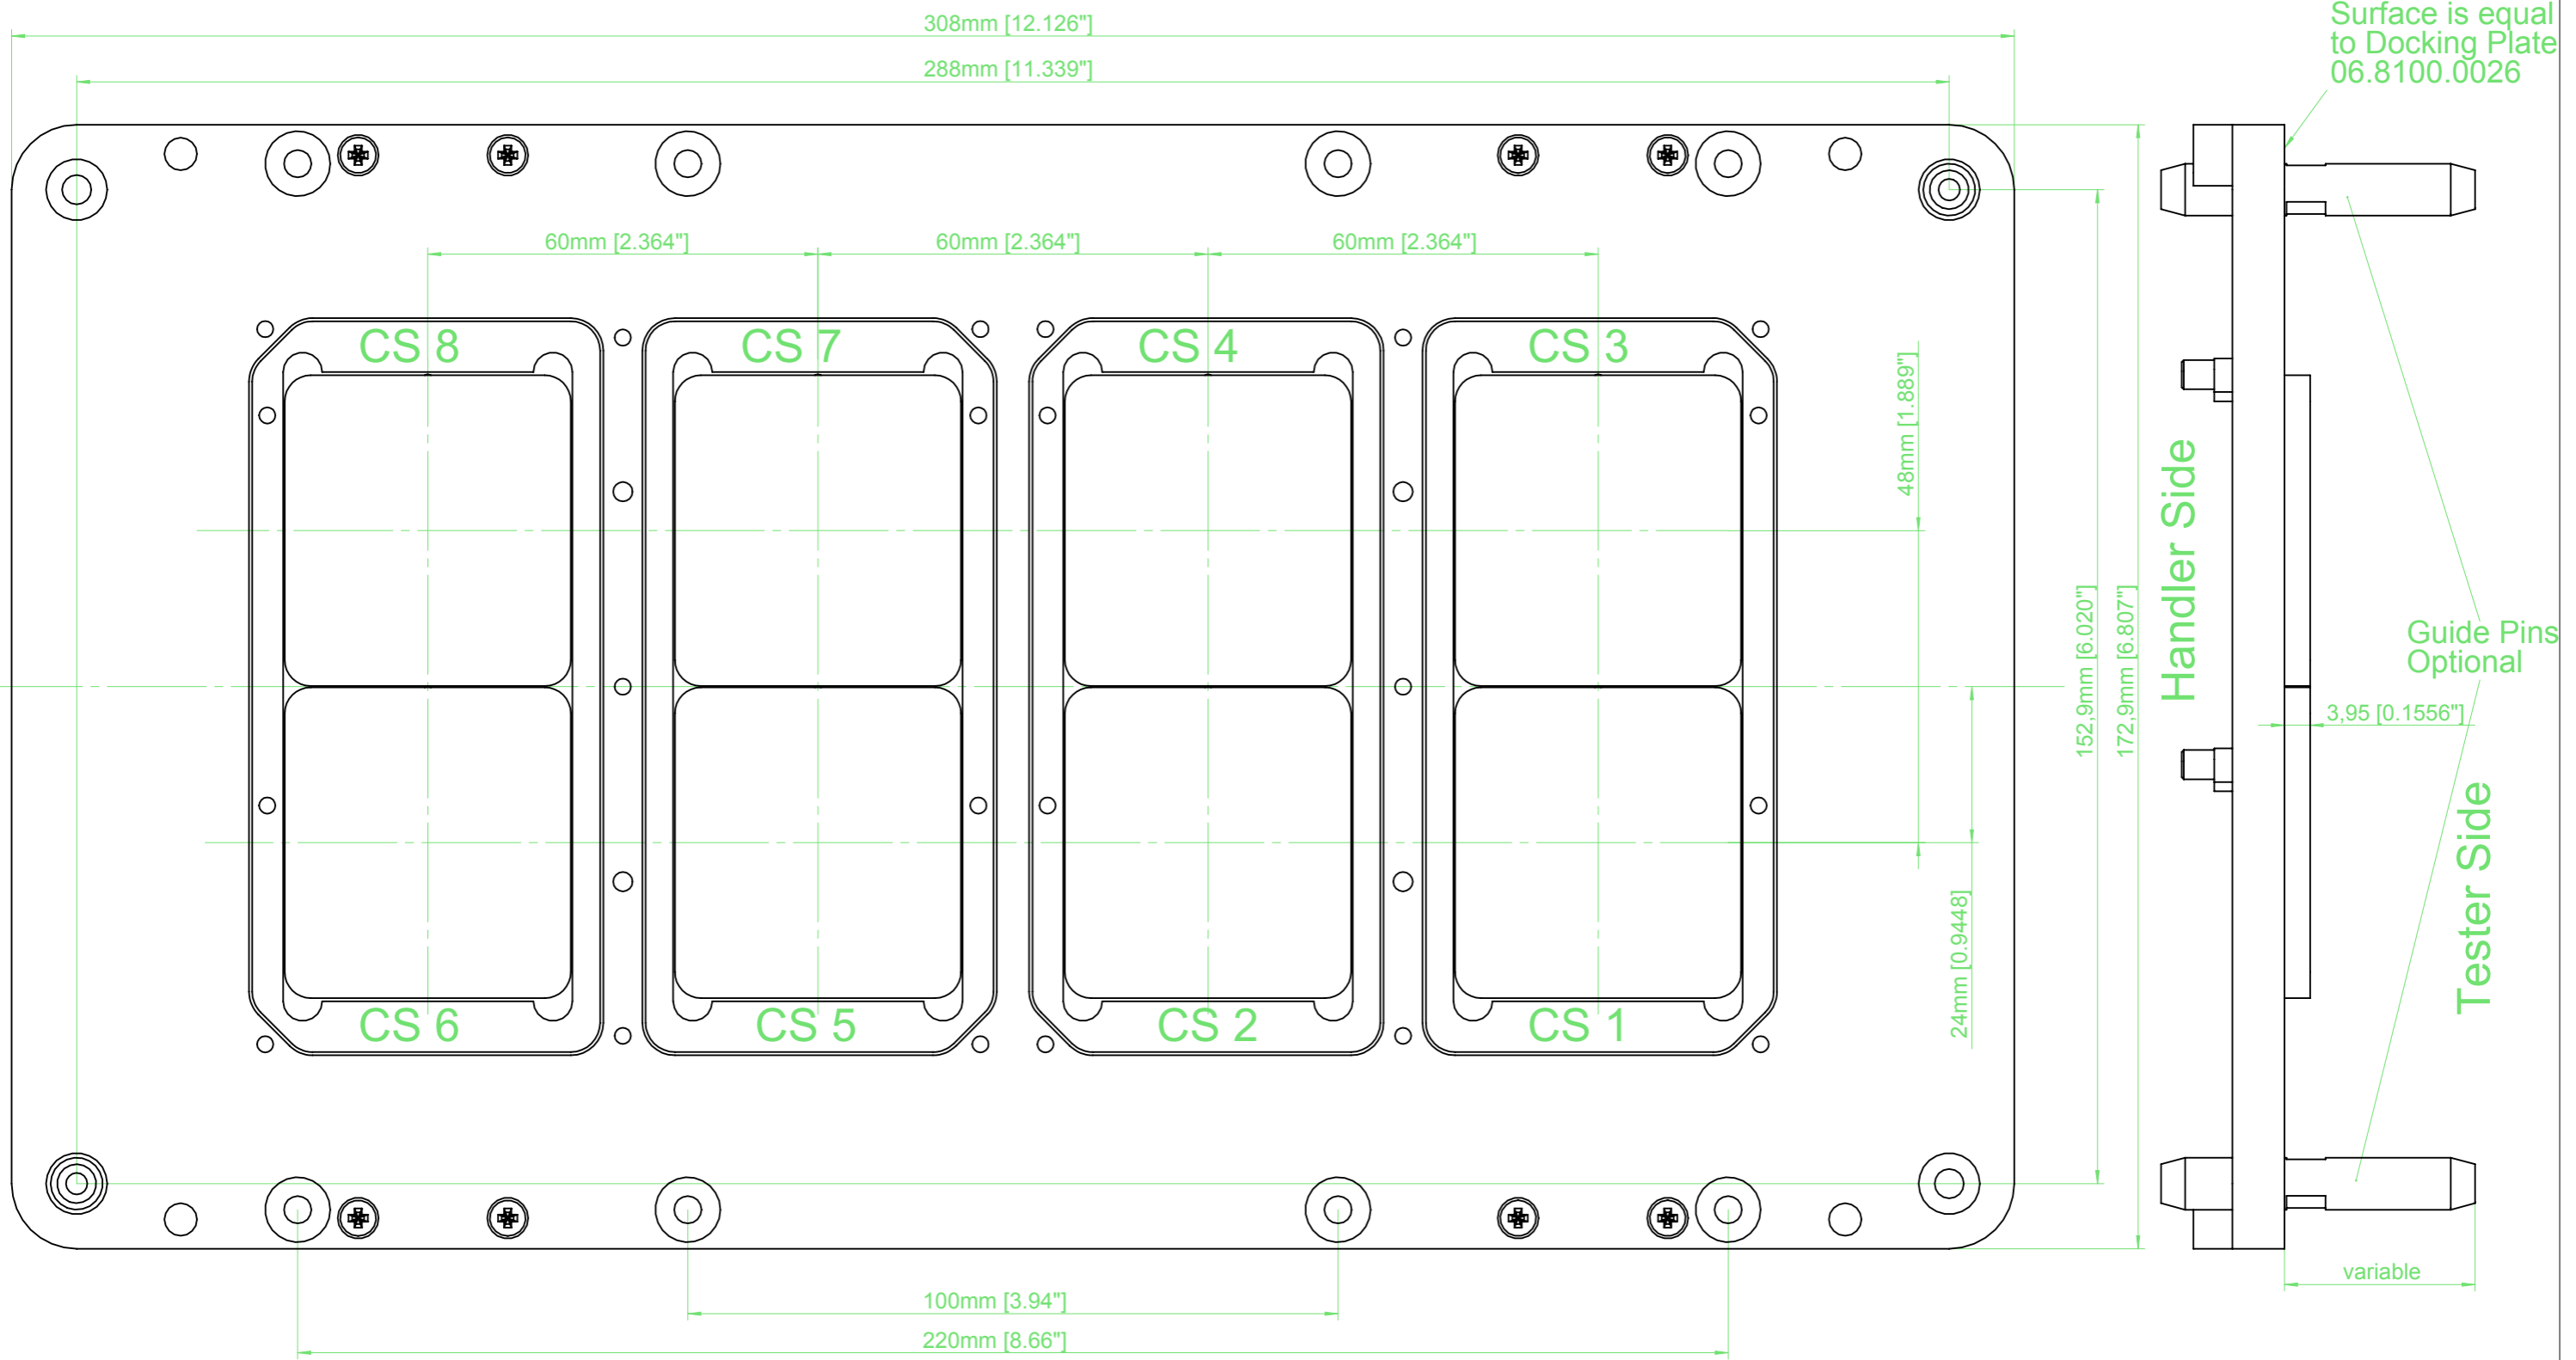

Contactor Back View

Company confidential!
This drawing and the information herein is the property of RASCO and is to be used in strict confidence. This drawing shall not be reproduced, copied or given to any third party without express written permission from RASCO.

Index	State	Date	Name	Index	State	Date	Name	Index	State	Date	Name	Index	State	Date	Name
Scale		1:1		Worked				06.5000.0037							
Tolerances				Checked											
Material				Rasco				Contactor Info							
Raw material															
Face				Sheet		Blatt1 / 1		Similar to