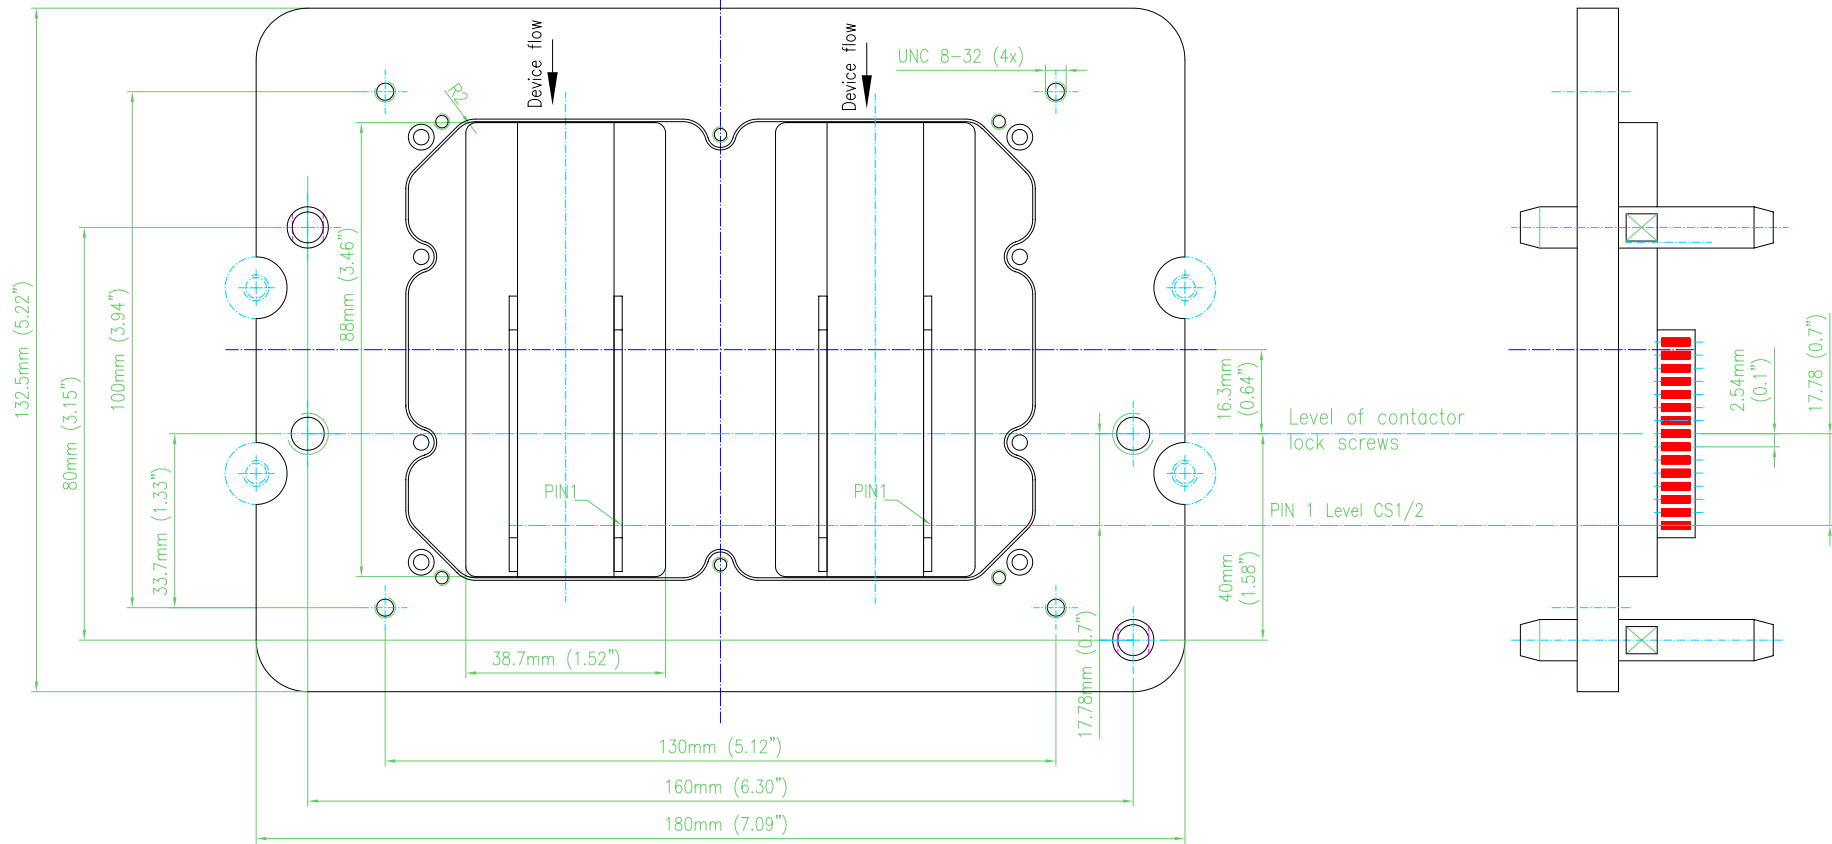

Contactor Back View (View from tester side to the Contactor!)

Handler Side

use Standard Edge Connector AMP 530841-2

Tester Side

		Machine S01000	Title Contactor Info dual Kelvin crossed wires
Date 04.10.99	Name ajw		Drawing no. 03.5900.0007