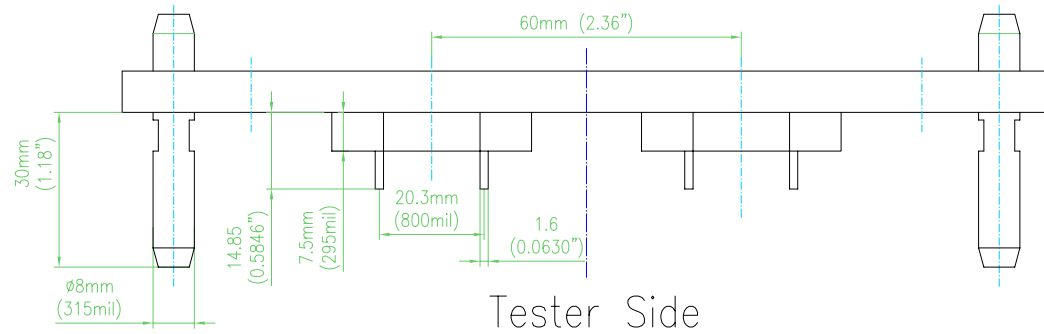

Contactor Back View (View from tester side to the Contactor!)

Handler Side

use Standard Edge Connector AMP 530841-2

Tester Side

		Machine S01000	Title Contactor Info dual Kelvin crossed wires
Date 04.10.99	Name ajw		Drawing no. 03.5900.0007