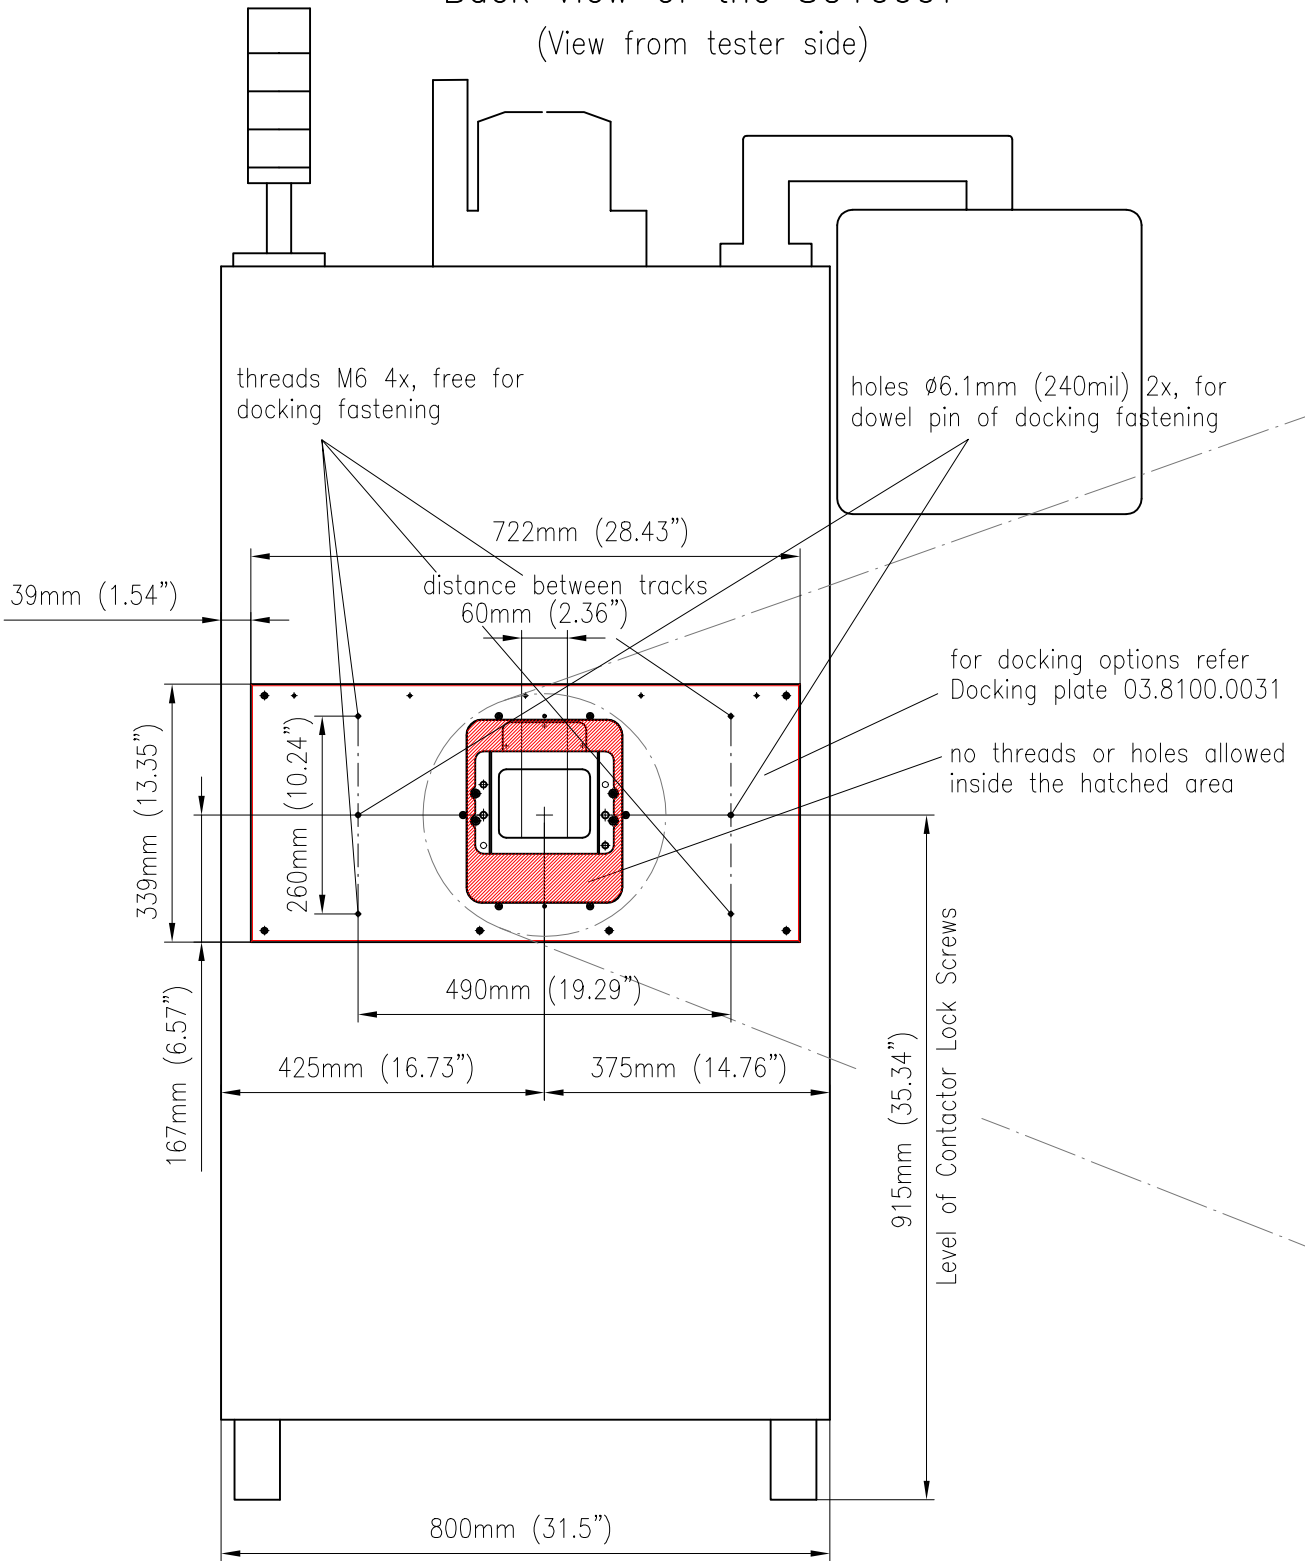

Back View of the S01000T

(View from tester side)

Rasco	Machine	S01000T	Title	Handler Back View page 1 (complete Back View)
	Date	Name	Drawing no.	03.0900.0001
04.02.99	alf			