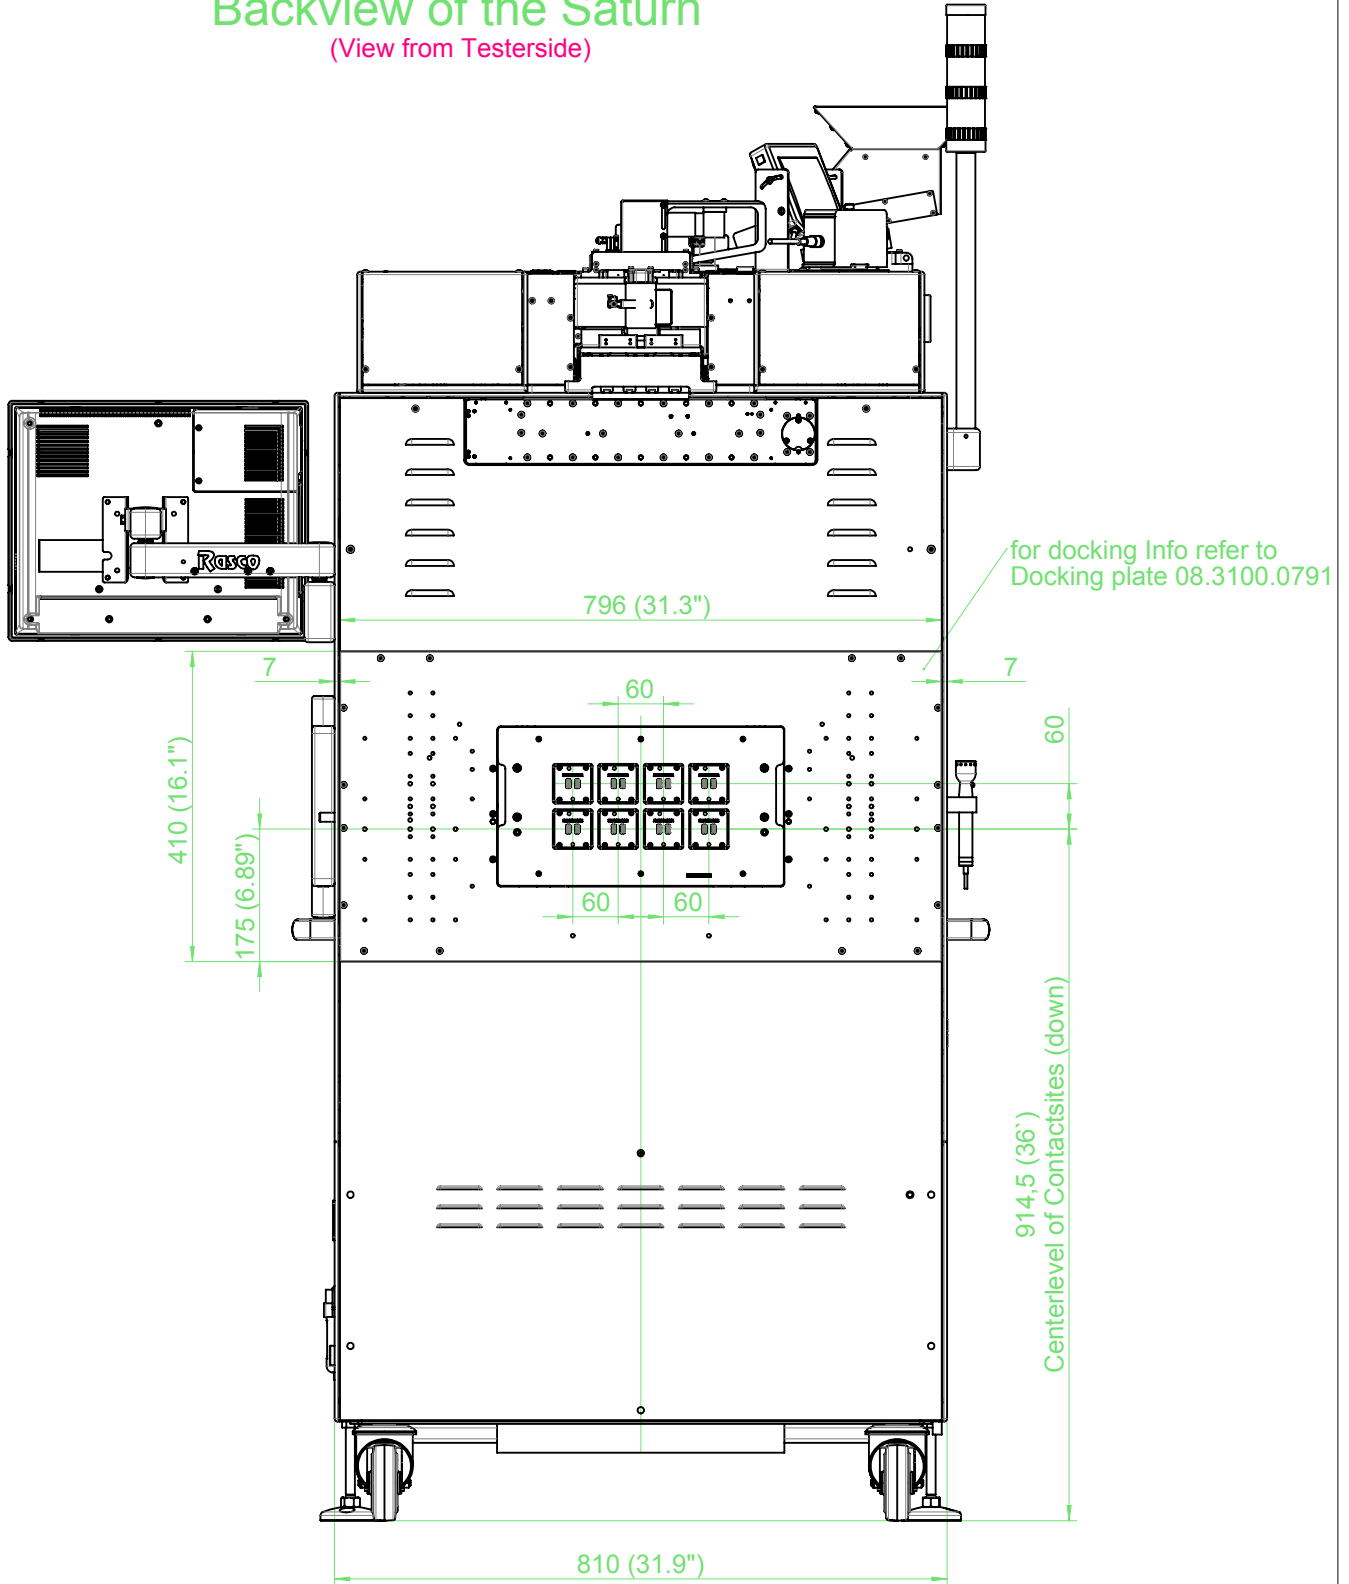

Backview of the Saturn

(View from Testerside)

Company confidential! This drawing and the information herein is the property of RASCO and is to be used in strict confidence. This drawing shall not be reproduced, copied or given to any third party without express written permission from RASCO.															
Index	State	Date	Name	Index	Date	Date	Name	Index	State	Date	Name	Index	State	Date	Name
Scale		1:10		Date		Name		<h1>Saturn</h1> <h2>Handler Backview</h2>							
Tolerances		Worked	30.07.15	crk											
Material		Checked	30.07.15	crk											
Raw material						Sheet		Blatt1 / 1		Similar to		--			
Face						Blatt1 / 1		Sheet		Blatt1 / 1		Similar to		--	